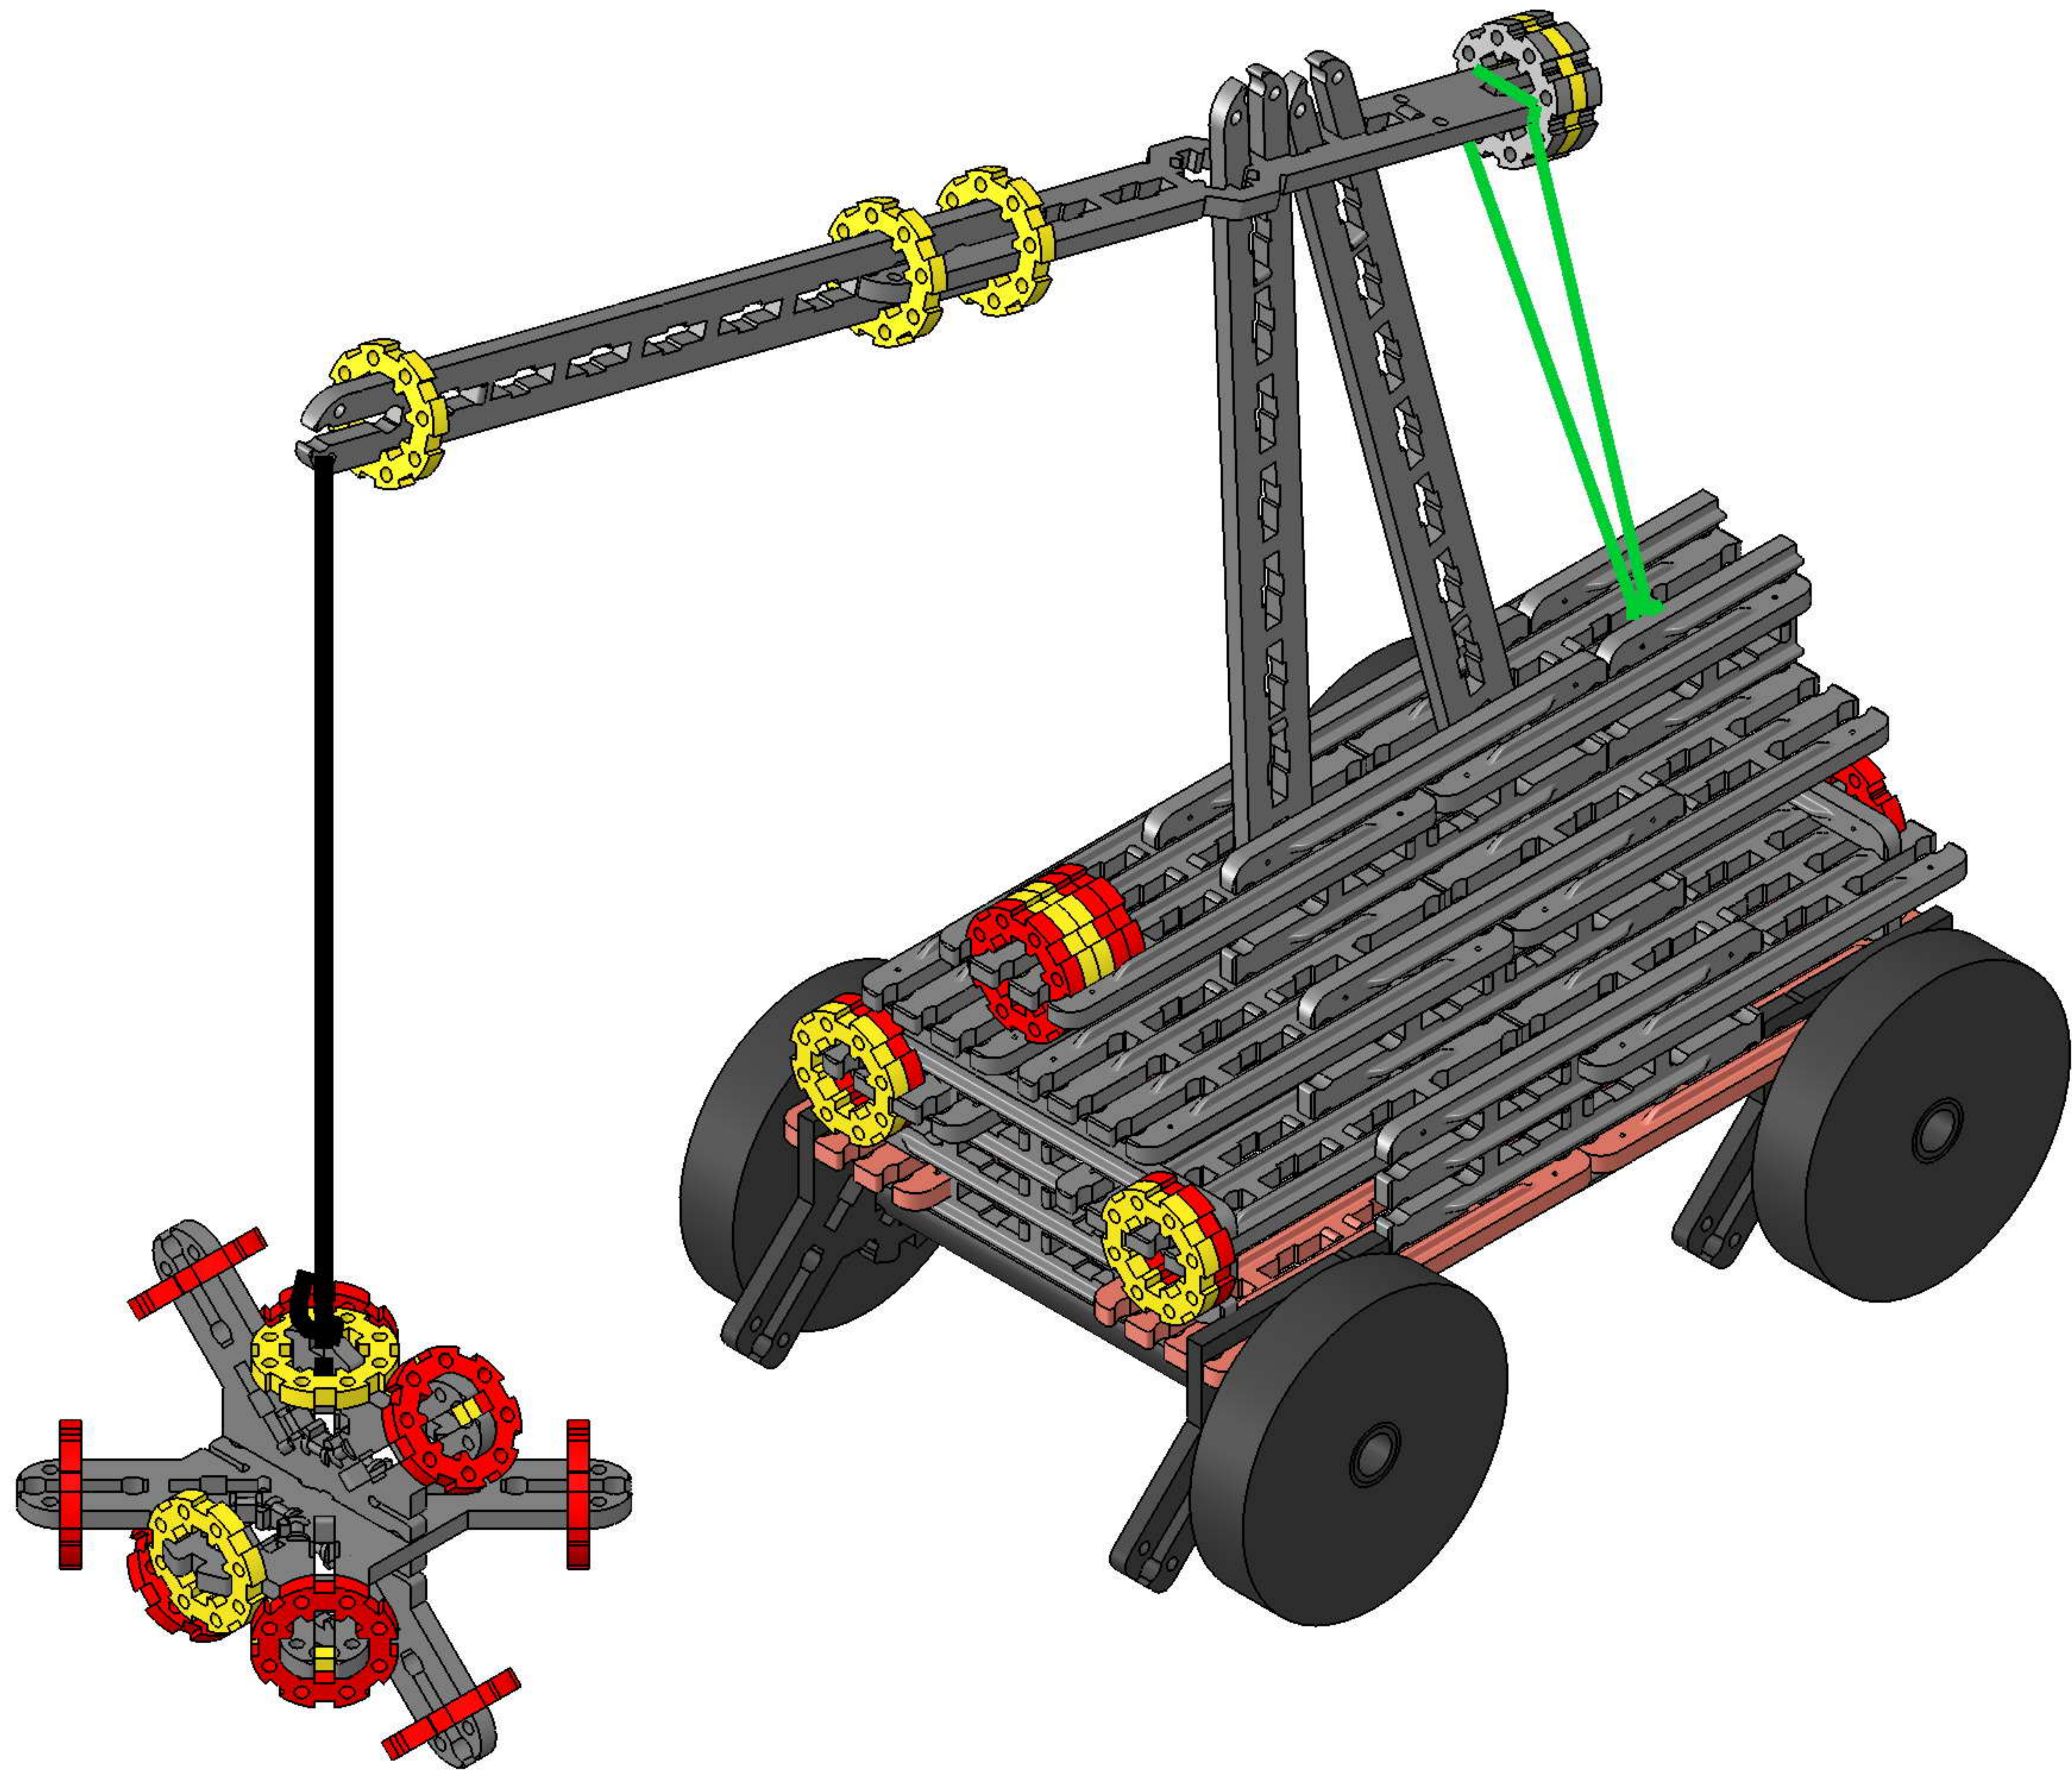

Crane

PARTS List

NAME	IMAGE	COUNT
QUARK		24
LOCHUB		31
BIRDHUB		2
Foam WHEELS		4
I-Stix		3
CUB-Stix		1
PIRATE-Stix		6

SCAVENGER List

NAME	IMAGE	COUNT
Starbucks Straws		2
Rubber band		1

Crane

PARTS List

NAME	COLOR	IMAGE	COUNT
QUARK	Silver		24
LOCHUB	Yellow		12
	Red		17
	Silver		2
BIRDHUB	Red		2
Foam WHEELS	Black		4
I-Stix	Silver		3
CUB-Stix	Silver		1
PIRATE-Stix	Black		6

SCAVENGER List

NAME	IMAGE	COUNT
Starbucks Straws		2
Rubber band		1